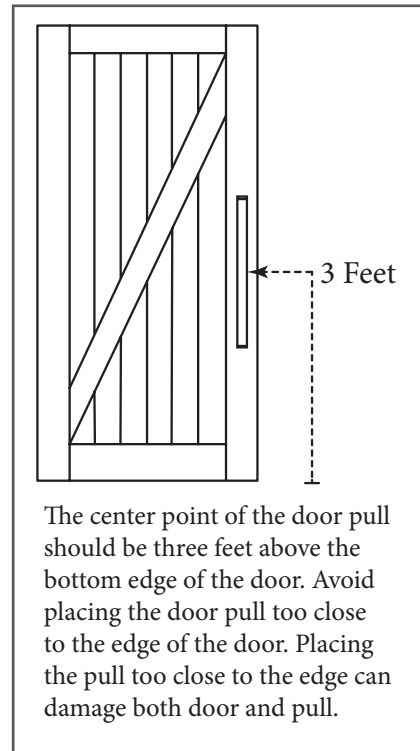

LOFT DOOR PULL

LOFT DOOR PULL Specifications

Length	8	10	12	14	16	18	20	22	24	26	28	30	32
a	8	10	12	14	16	18	20	22	24	26	28	30	32
b	4	6	6	8	8	10	10	12	12	14	14	16	16
c	2	2	3	3	4	4	5	5	6	6	7	7	8

All measurements are shown in inches.