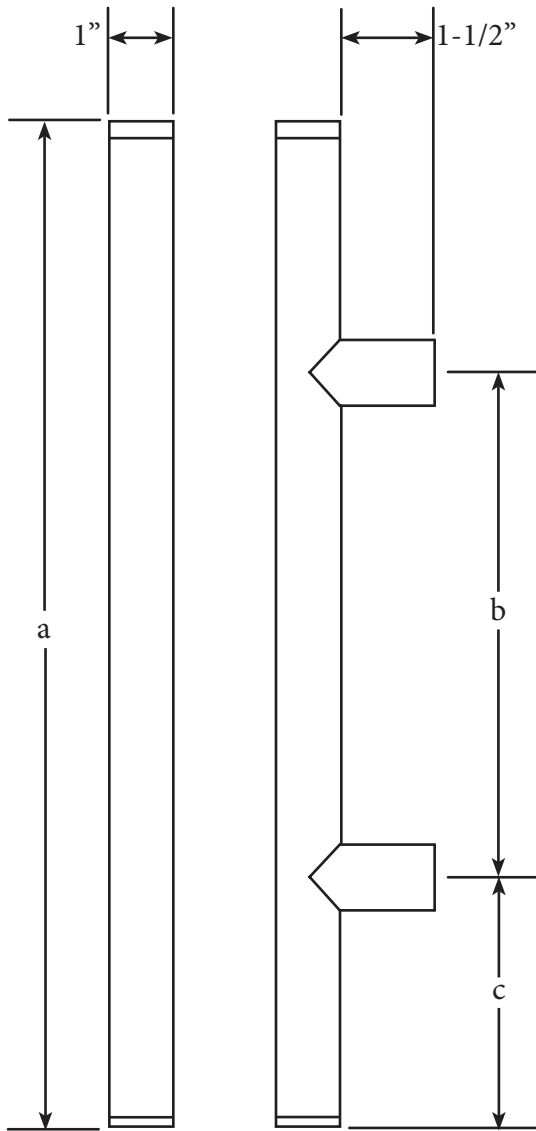

LOFT DOOR PULL

LOFT DOOR PULL Specifications

Length	8	10	12	14	16	18	20	22	24	26	28	30	32
a	8	10	12	14	16	18	20	22	24	26	28	30	32
b	4	6	6	8	8	10	10	12	12	14	14	16	16
c	2	2	3	3	4	4	5	5	6	6	7	7	8

All measurements are shown in inches.