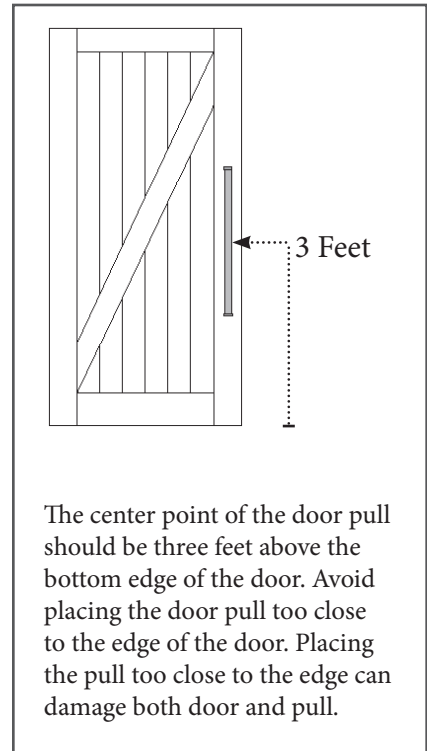

# FALCON DOOR PULL

# FALCON PULL Specs

Length	8	10	12	14	16	18	20	22	24	26	28	30
a	8	10	12	14	16	18	20	22	24	26	28	30
b	9	11	13	15	17	19	21	23	25	27	29	31

All measurements are shown in inches.