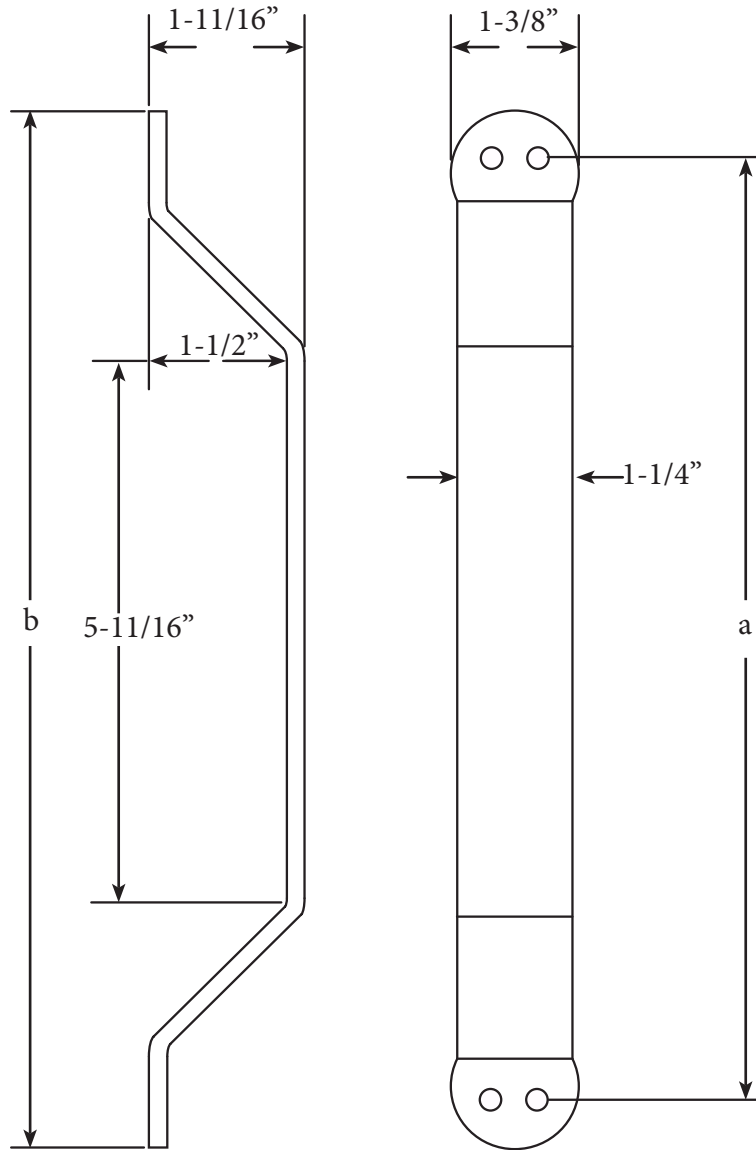

# FALCON DOOR PULL

# FALCON PULL Specs

Length	8	10	12	14	16	18	20	22	24	26	28	30
a	8	10	12	14	16	18	20	22	24	26	28	30
b	9	11	13	15	17	19	21	23	25	27	29	31

All measurements are shown in inches.