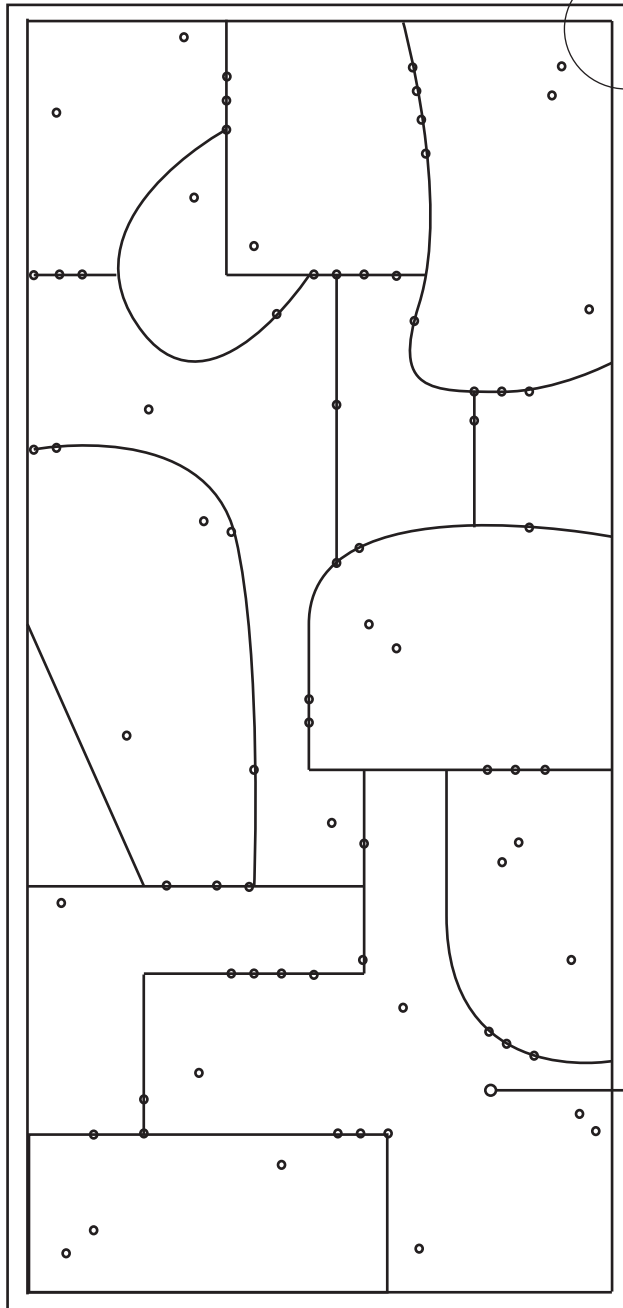

Salvaged Scrap Metal Door

Rustica label will be in the upper outside edge of your Door

Welded metal insert will vary for each door

Dimensions may vary according to door size, customer needs and custom requests.