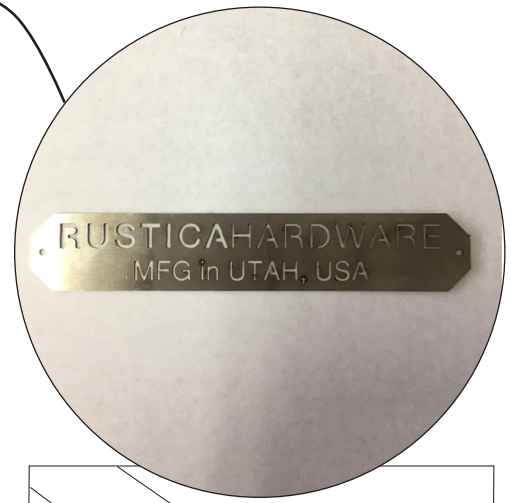

Salvaged Scrap Metal Door

Rustica label will be in the upper outside edge of your Door

Welded metal insert will vary for each door

Dimensions may vary according to door size, customer needs and custom requests.