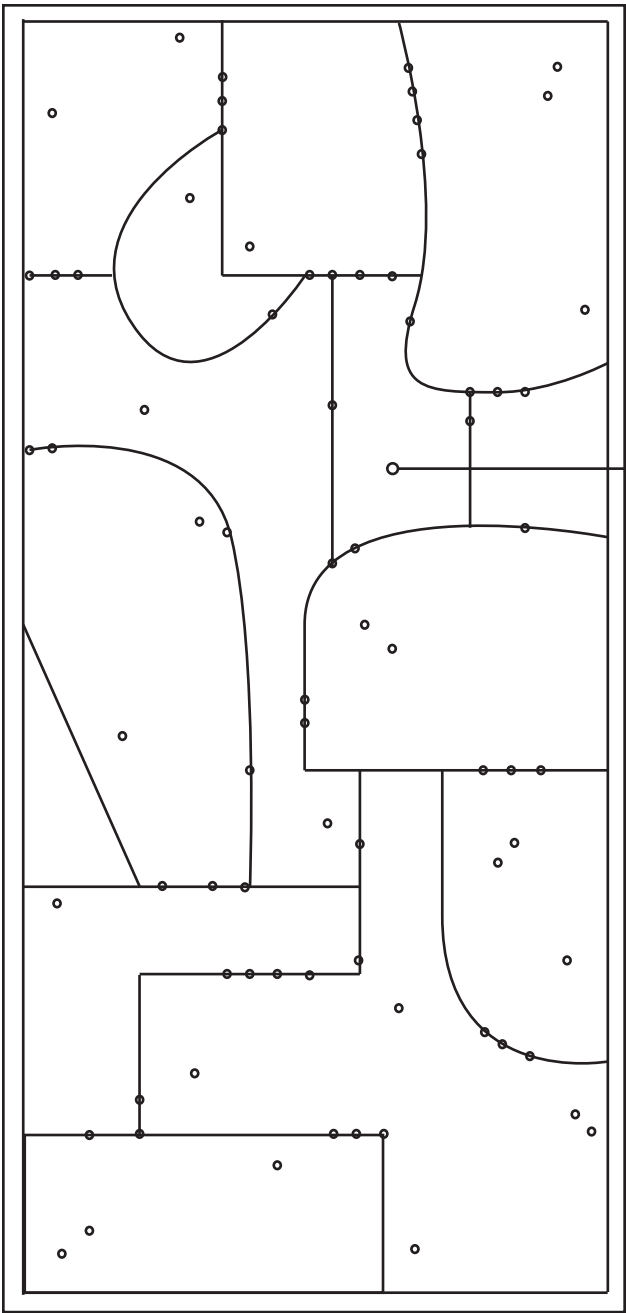

Mountain Scrap Door

Welded metal insert will vary for each door

Dimensions may vary according to door size, customer needs and custom requests.